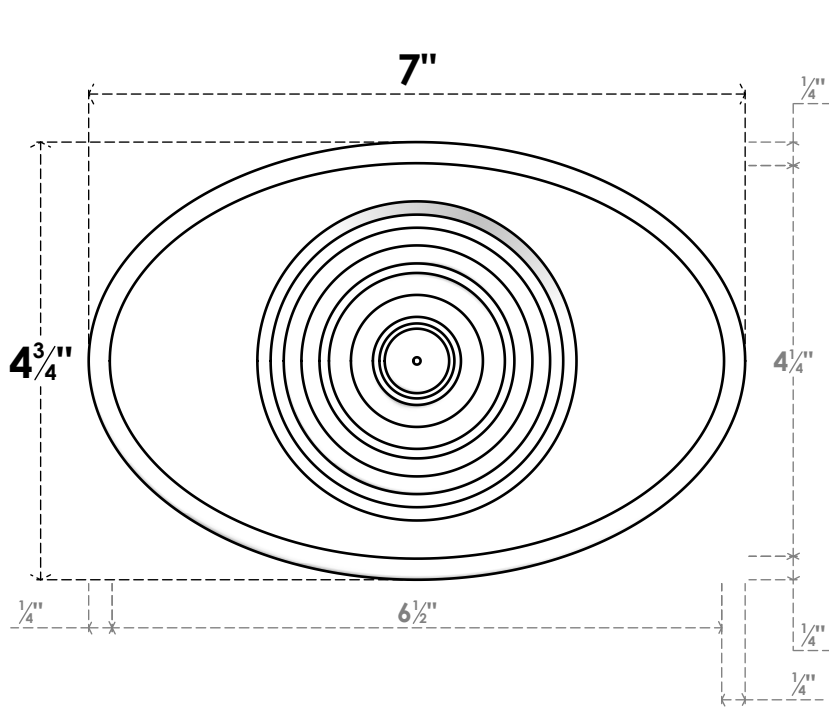

ROSP070X048X100DAL04

7"W X 4 3/4"H X 1"P STANDARD DALTON BULLSEYE ROSETTE WITH ROUNDED EDGE, ARCHITECTURAL GRADE PVC

FRONT

SIDE

EKENA MILLWORK
2300 WEST MAIN ST.
CLARKSVILLE, TX 75426
TOLL FREE: 866-607-0453
WWW.EKENAMILLWORK.COM