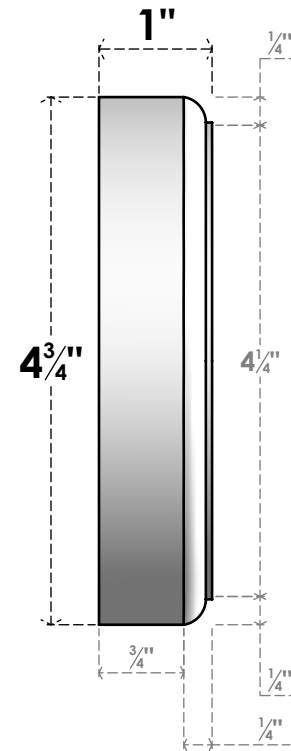

ROSP070X048X100DAL04

7"W X 4 3/4"H X 1"P STANDARD DALTON BULLSEYE ROSETTE WITH ROUNDED EDGE, ARCHITECTURAL GRADE PVC

FRONT

SIDE

EKENA MILLWORK
2300 WEST MAIN ST.
CLARKSVILLE, TX 75426
TOLL FREE: 866-607-0453
WWW.EKENAMILLWORK.COM

NOTES

1. INSTALLATION TO BE COMPLETED IN ACCORDANCE WITH MANUFACTURER'S SPECIFICATIONS.
2. DRAWING MAY NOT BE TO SCALE
3. THIS DRAWING IS INTENDED FOR DESIGN AND PLANNING PURPOSES ONLY.
4. ALL INFORMATION CONTAINED HEREIN WAS CURRENT AT THE TIME OF DEVELOPMENT BUT MUST BE REVIEWED AND APPROVED BY THE PRODUCT MANUFACTURER TO BE CONSIDERED ACCURATE.
5. ARCHITECTURAL GRADE PVC PRODUCTS ARE MADE FROM EXPANDED CELLULAR PVC AND COME NATURALLY WHITE BUT MAY BE PAINTED